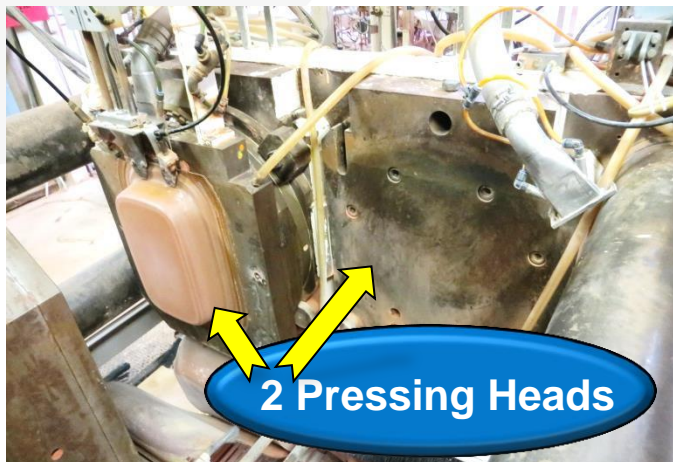

[Click For Details...](#)

Mohr Inventory# J998.12  
SAMA LPP-2-38/2

This highly automated **SAMA double head isostatic pressing system** is complete and presently installed as it was used in a major USA pottery, giftware, cookware and ceramic tableware manufacturing factory.